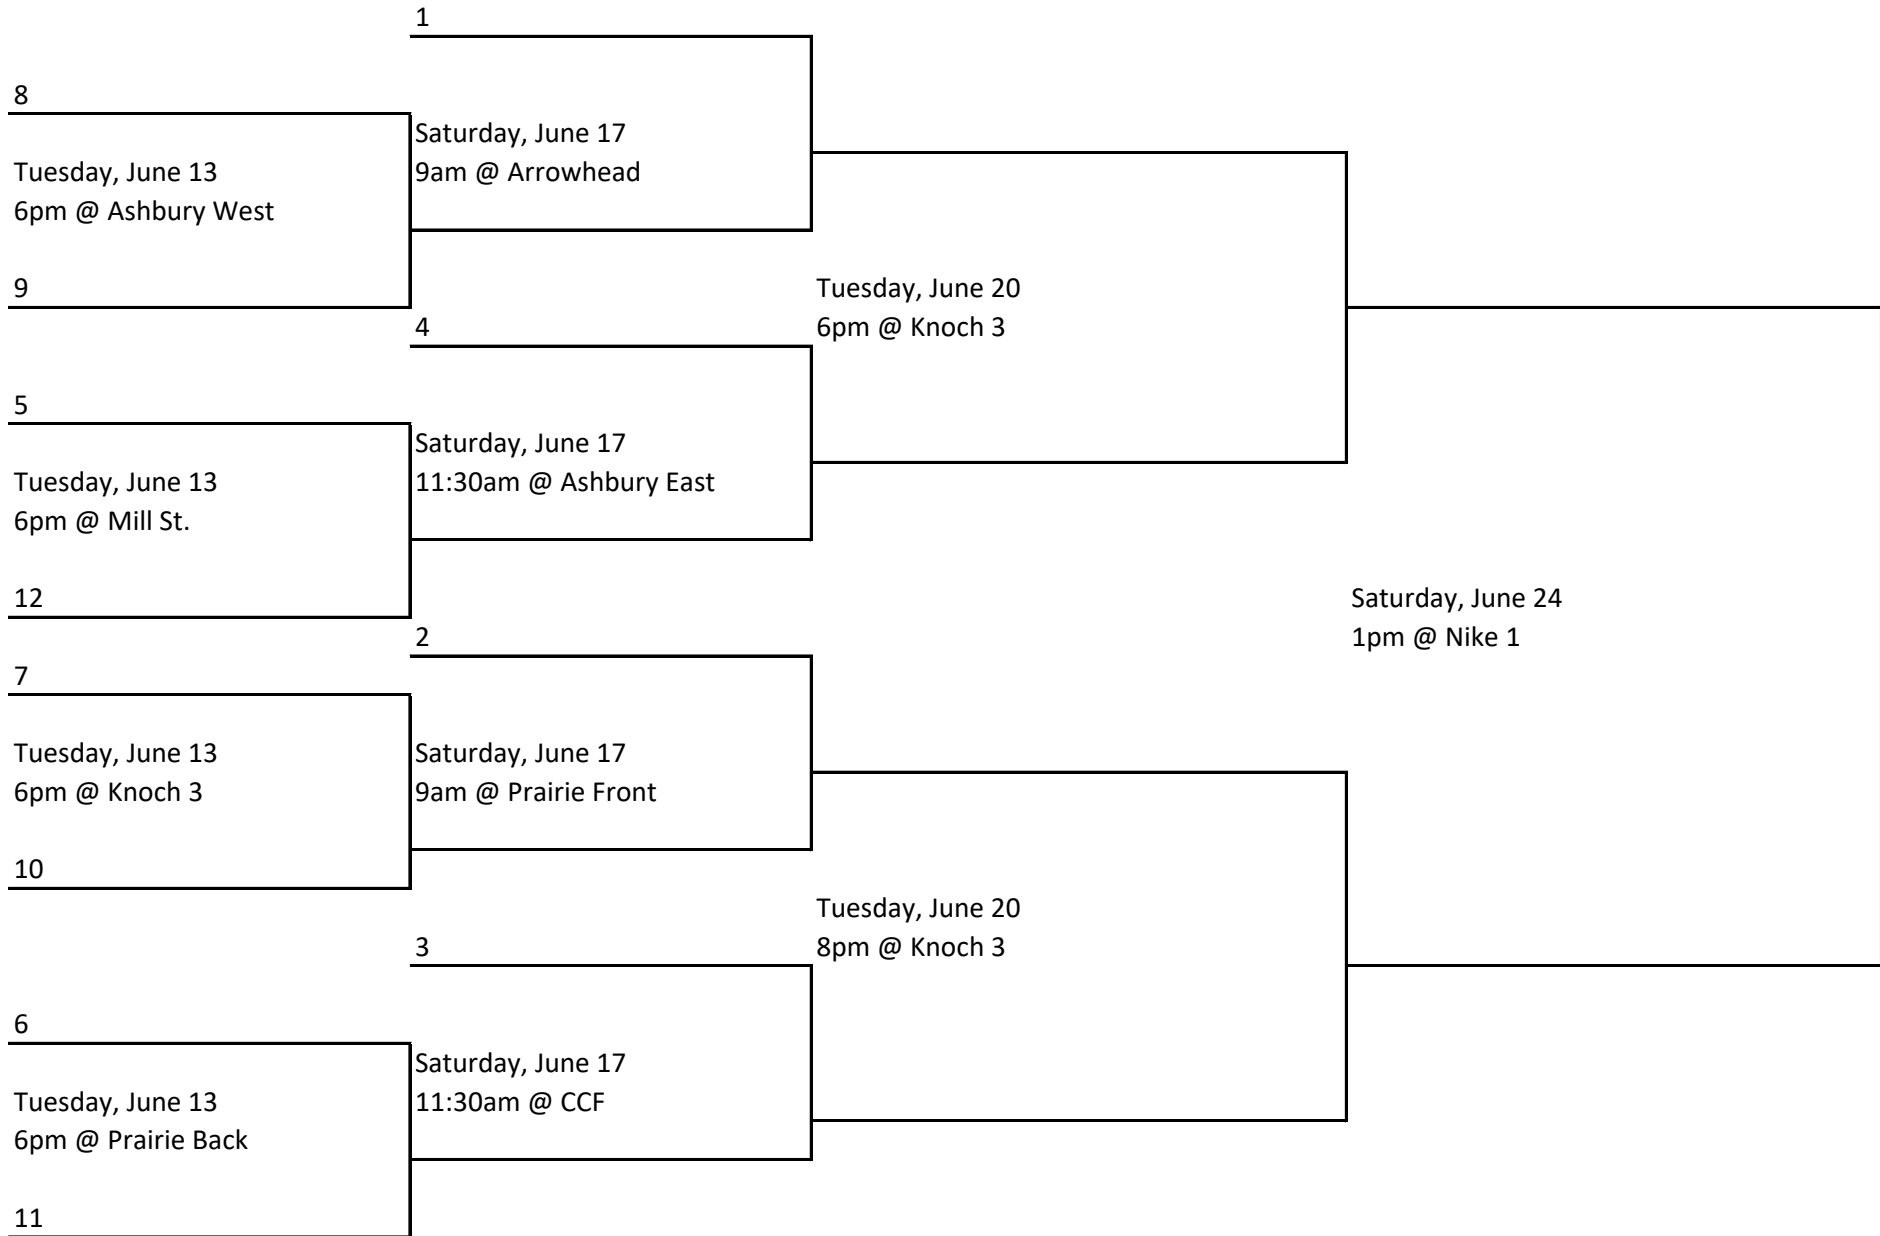

2023 MA Playoff Bracket

Top 6 teams from each division (NL and CL/RL)

Tie Breakers: 1) Head to head* 2) Runs allowed in the season 3) Coin toss

*in the case of a 3 way tie (or more), tie breaker goes directly to runs allowed in the season